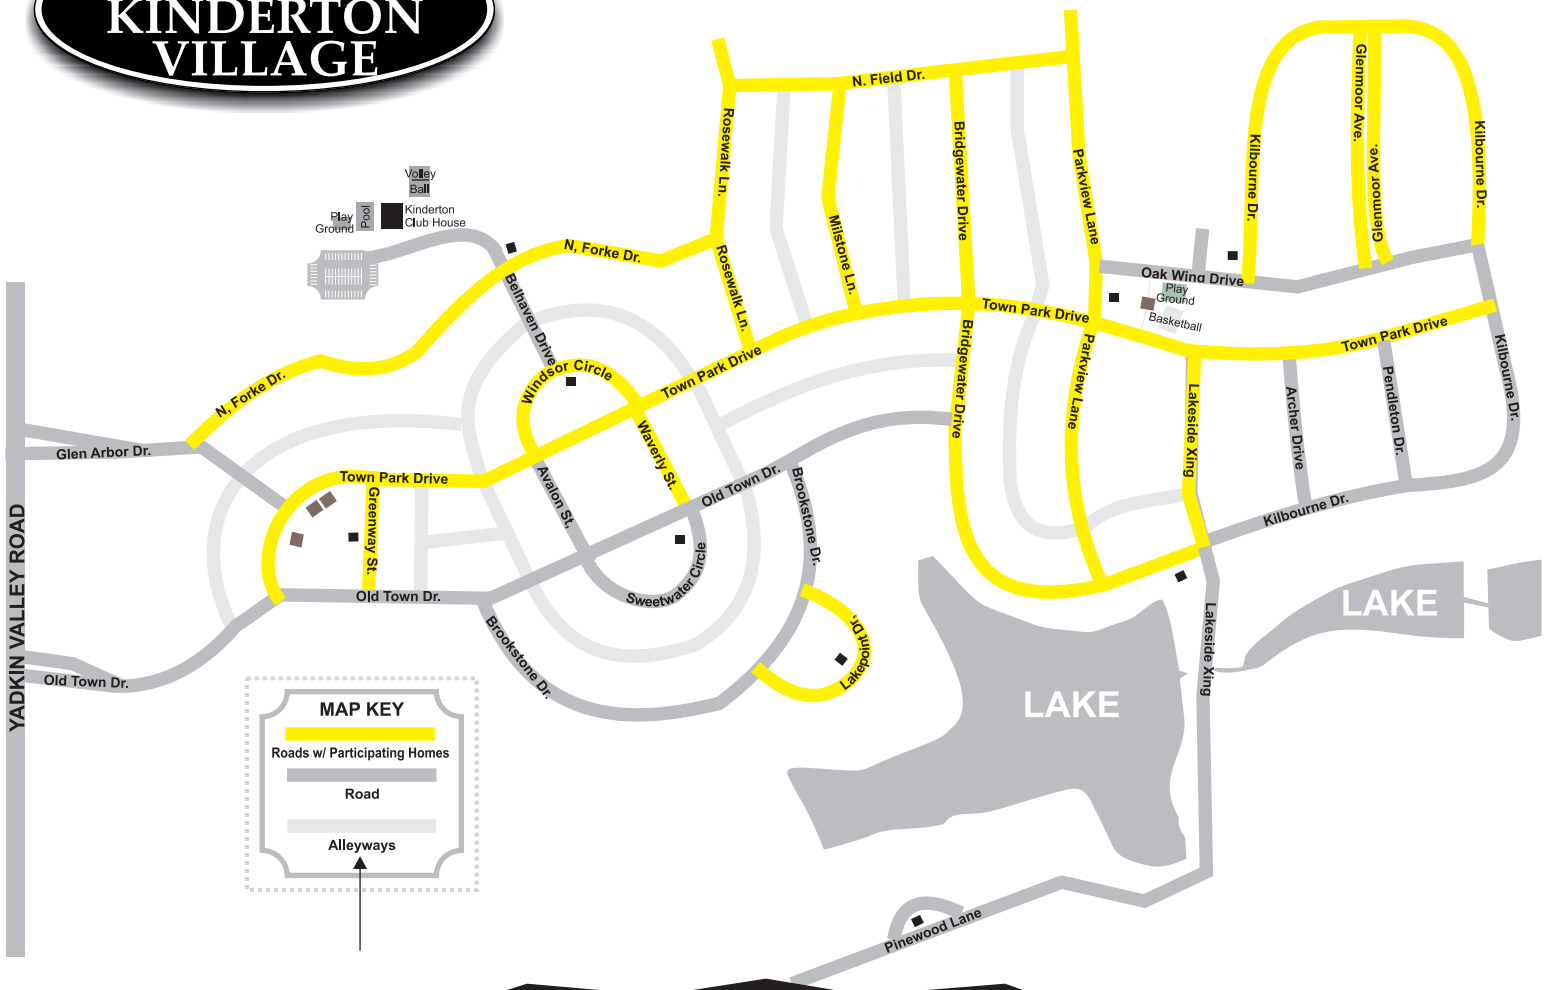

2018 YARD SALE MAP

OCTOBER 13TH

Parking or driving in alleyways is for residents only and is prohibited to anyone else attending the sale. Please drive and park on public streets ONLY.

LIST OF FEATURED PARTICIPATING LOCATIONS

152 Bridgewater Drive	198 Kilbourne Drive	108 N Forke Drive	123 Town Park Drive
182 Bridgewater Drive	199 Kilbourne Drive	123 N Forke Drive	180 Town Park Drive
190 Bridgewater Drive	212 Kilbourne Drive	131 N Forke Drive	218 Town Park Drive
218 Bridgewater Drive	118 Lakepoint Drive	144 N Forke Drive	108 Waverly Circle
104 Glenmoor Ave.	119 Lakeside Xing	154 N Forke Drive	105 Windsor Circle
125 Glenmoor Ave.	125 Lakeside Xing	166 N Forke Drive	115 Windsor Circle
137 Glenmoor Ave.	113 Millstone Lane	153 Parkview Lane	NO ALLEYWAYS
104 Greenway Street	115 N Field Drive	141 Rosewalk Lane	
153 Kilbourne Drive	123 N Field Drive	105 Town Park Drive	